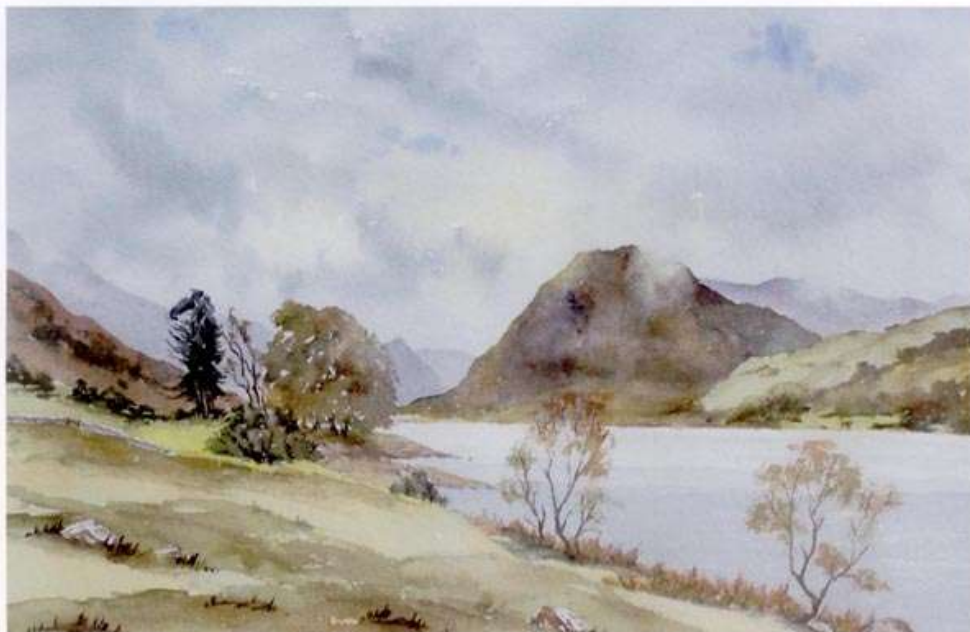

Watford & Bushey Art Society Spring Exhibition

Lowes Water Cumbria, Watercolour by Dennis Baulch

Watford and Bushey Art Society 2010 Spring Exhibition

Saturday 8th May at 9.00 am marks the start of the 2010 Watford and Bushey Art Society Spring Exhibition at the Harlequin Centre, Watford, with the official opening at 12.30 pm. The exhibition will run until noon on Sunday 16th May and as last year it will be easy to purchase unique and original artwork as each picture will have a label showing the title, medium, artist and price and can be taken away once purchased. Such pictures can transform a room and with up to 200 to choose from of varying subjects and styles there is something for everyone. Additionally the browser stands contain a superb selection of unframed pictures and prints.

The work of the Society's artists includes beautiful figurative works, many of local scenes, portraits, and still life as well as increasingly popular contemporary and abstract works. The vibrancy of original art cannot be beaten, once purchased it is something to be enjoyed and admired for years to come.